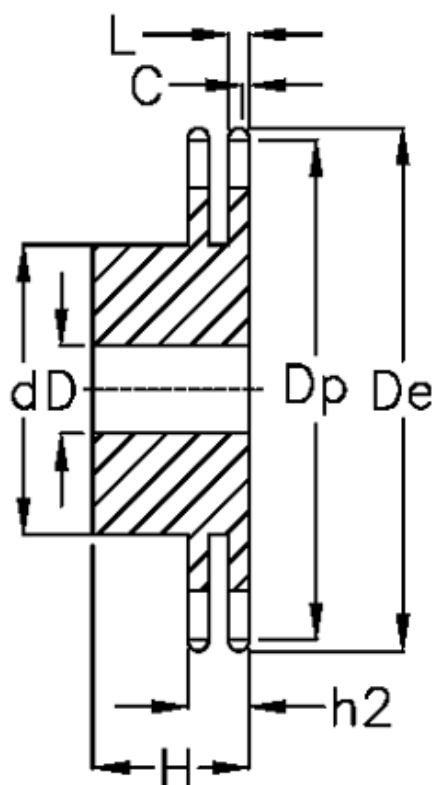

Article number: 616012009033

Description: Sprocket 20 B-2 Z=33 duplex  
predrilled

## Measures

C	= 3.5	h2	= 54.6
d	= 150	L	= 18.2
D	= 25±0,5	Number of teeth	= 33
De	= 349.2		
Dp	= 334.01		
For chain size	= 1 1/4" x 3/4"		
For chain type	= 20 B-2		
H	= 80		